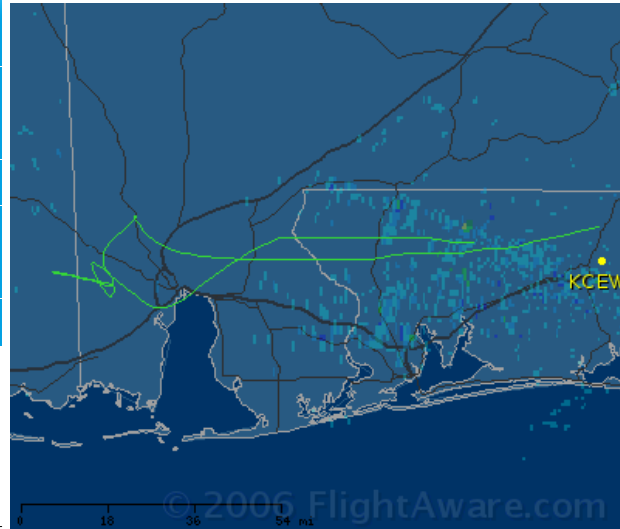

Bob Burton (BobBurton) | Registered Member (Logout) | Member Since: 2006 | Monday 11:17PM EDT

Live Flight Tracking.

- [Questions/Answers](#)
- [Cool Merchandise](#)
- [My FlightAware](#)
- [Profile](#)

News: [Airport Pictures Now Available](#)

- Live Tracking
- Statistics
- Commercial Services
- Discussions
- News & Media
- Resources
- About FlightAware
- Contact

FlightAware > Live Flight Tracker > N3867X

N3867X
T3D&H LLC (WILMINGTON DE)

Aircraft [\(L382/G\)](#)
 Origin [Bob Sikes \(KCEW\)](#)
 Destination [Bob Sikes \(KCEW\)](#)
Other flights between these airports
 Route V241 SJI MOB D1+30 SJI V241
 Date Thursday, Jun 15, 2006
 Duration 1 hour 38 minutes
 Status **Arrived 4 days ago** ([track log](#))